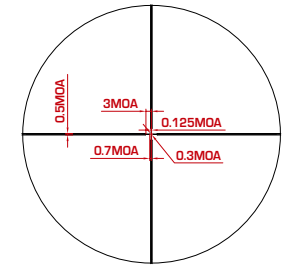

Winchester® Supreme®
Illuminated Reticle
6-18x50

Objective Lens

Windage
Turret

Elevation
Turret

Windage and
Elevation Caps