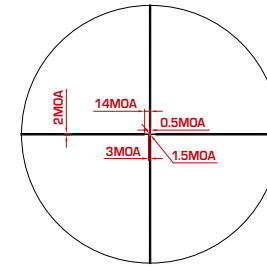

Winchester® Supreme®
Illuminated Reticle
1-4x24