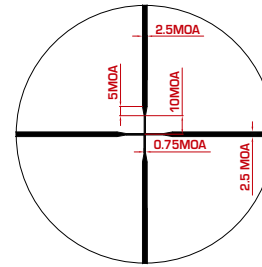

Premium lenses transmit the maximum amount of light to your eye through our Winchester WINcoat™ multicoating. This coating not only reduces harsh glare but carries accurate color while providing a durable scratch resistant coating to exterior lens surfaces.

Winchester Supreme riflescopes utilize Second Focal Plane (SFP) reticles. This means that the reticle stays the same size throughout the scope's magnification range, while only the image changes size. This allows for the most precise shot placement at any distance, and the reticle will always have the same appearance.

Key Features

- » Fully multi-coated lenses throughout the optical system.
- » Excellent low light performance.
- » Beryllium bronze springs.
- » One-piece housing machined from tough A6063-T6 aluminum.
- » Black anodized aluminum exterior.
- » Designed to stand up to 800 Gs of recoil for standard & magnum rifles, and muzzleloaders.
- » Nitrogen filled and sealed optical system for fog and waterproof performance.
- » Smooth fast focus eyepiece adjustment.
- » Knurled power adjustment ring and turret knobs for a secure grip.
- » Fingertip turret adjustment for windage and elevation.
- » Zero reset turrets can quickly be adjusted back to zero with a screwdriver or coin.
- » Lens cover, cleaning cloth, and user manual.

Winchester® Supreme®
Wire Reticle